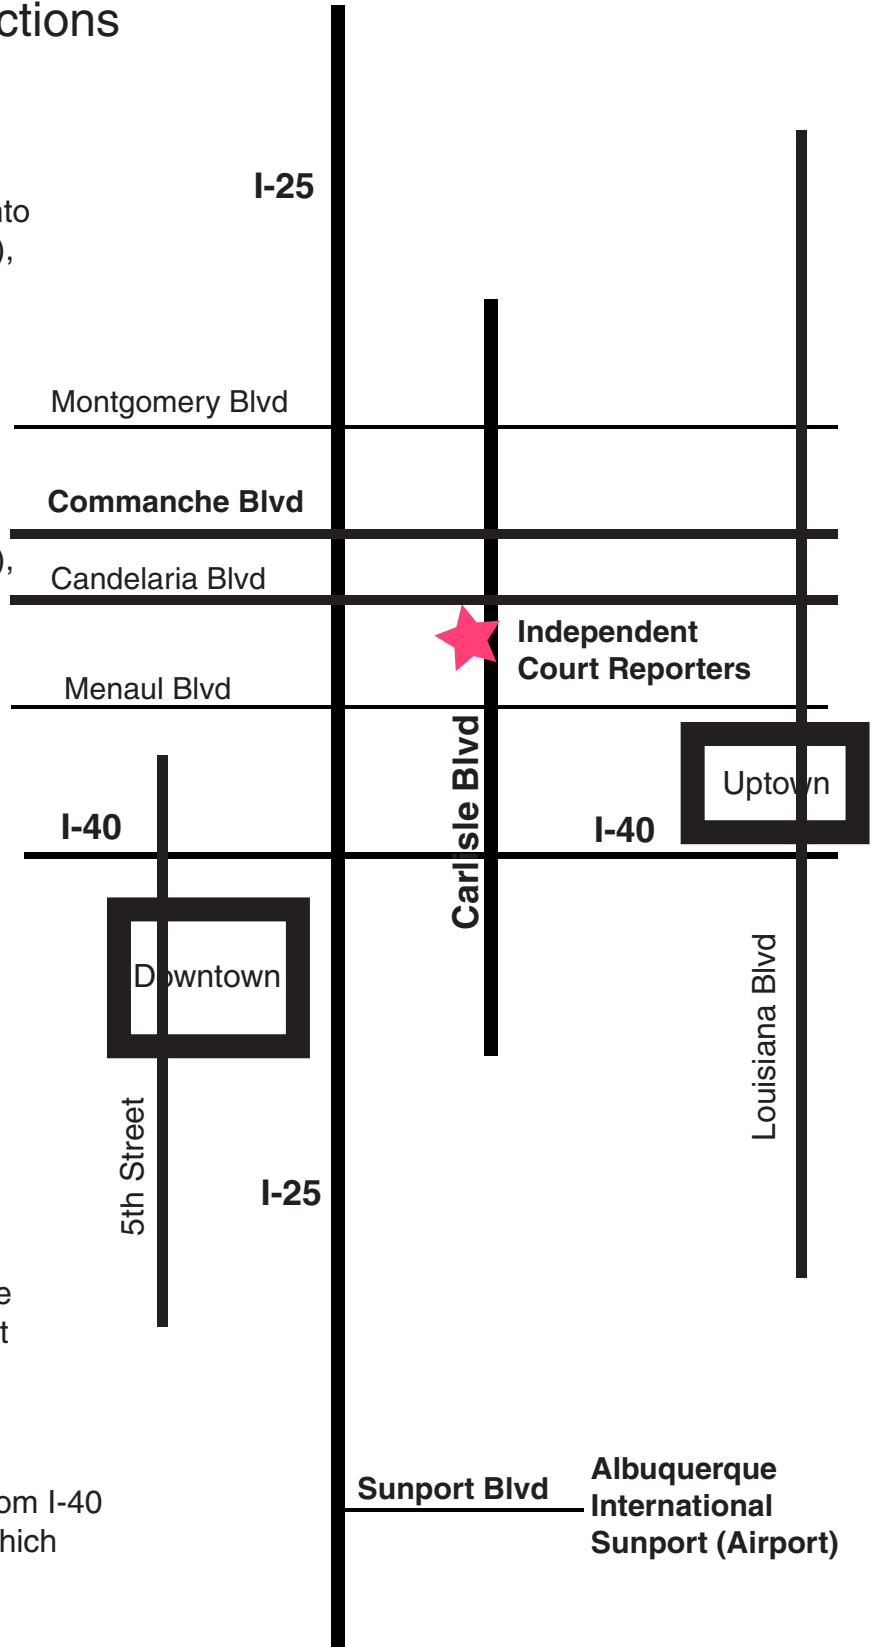

Independent Court Reporters

2921 Carlisle Blvd NE
Suite 208
Albuquerque NM 87110
1 888 454 7029
505 243 7029

Easiest and safest* driving directions to our office from:

Downtown take Fifth Street north to I-40 East and immediately get on I-25 North then exit onto Commanche (first exit) and make a right (east), drive to Carlisle (which is the next traffic light) and make a right (south) turn right into our office parking lot just south of the Candelaria intersection.

Uptown take Louisiana (south) to I-40 West, exit onto I-25 North then exit onto Commanche (first exit) and make a right (east), drive to Carlisle (which is the next traffic light) and make a right (south) turn right into our office parking lot just south of the Candelaria intersection.

Airport take Sunport Blvd west to I-25 North then exit onto Commanche (1st exit north of I-25/I-40 intersection) and make a right (east), drive to Carlisle (which is the next traffic light) and make a right (south) turn right into our office parking lot just south of the Candelaria intersection.

Jefferson Industrial Corridor, Rio Rancho, Bernalillo and Santa Fe get on I-25 South, take the Montgomery exit, make a left (east), go to the second traffic light, which is Carlisle, make a right (head south) and our office will be on the right just south of the second traffic light which is Candelaria